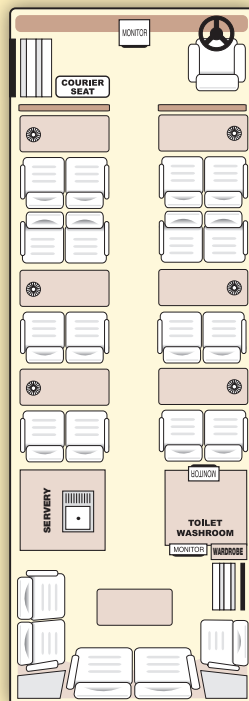

PETER CAROL

Prestige Coaching

BUSINESS CLASS TABLED COACHES

Peter Carol Prestige Coaching offer a unique range of tabled luxury coaches suitable to seat up to 35 guests. All are upholstered in the finest leather, some offer lounge areas, all are equipped with full air-conditioning, WC / washroom, dvd / cd / p.a. system, seat belts, full carpeting and mobile telephone.

REGENCY CLASS 35 SEATS AT TABLES

IMPERIAL CLASS 16 SEATS AT TABLES PLUS LOUNGE AREA FOR 4

CABOT CLASS 12 SEATS AT TABLES PLUS LOUNGE AREA FOR 3

To view our fleet visit our website at www.luxurycoach.co.uk