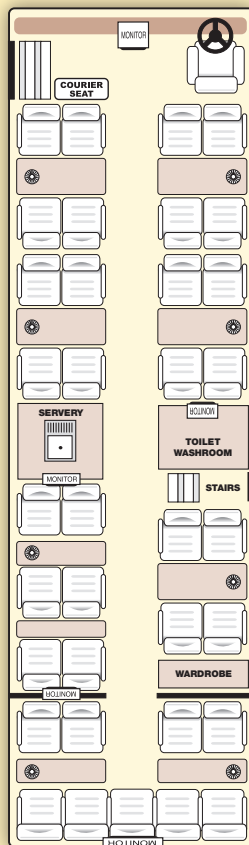

PETER CAROL

Prestige Coaching

BUSINESS CLASS TABLED COACHES

Peter Carol Prestige Coaching offer a unique range of tabled luxury coaches suitable to seat up to 35 guests. All are upholstered in the finest leather, some offer lounge areas, all are equipped with full air-conditioning, WC / washroom, dvd / cd / p.a. system, seat belts, full carpeting and mobile telephone.

REGENCY CLASS 35 SEATS AT TABLES

IMPERIAL CLASS 16 SEATS AT TABLES PLUS LOUNGE AREA FOR 4

CABOT CLASS 12 SEATS AT TABLES PLUS LOUNGE AREA FOR 3

To view our fleet visit our website at www.luxurycoach.co.uk